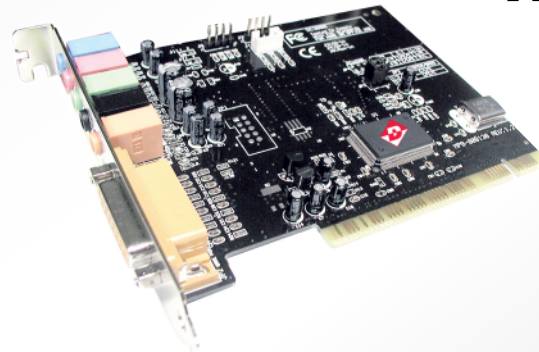

DIAMOND

XtremeSound

5.1/16 bit Sound Card

XS51

Diamond Xtreme Sound allows the user to experience high definition, theater quality sound while watching videos, listening to music, and playing games all in true 5.1 channel surround sound. This is an essential upgrade for anyone interested in increasing their computer audio experience while freeing up valuable computer system resources.

Introducing  **Audacity** a multi-track recording/editing studio

Audacity can record live audio through a variety of sources, such as a microphone, or line in on the Xtreme Sound card. Level meters help monitor volume levels before, during, and after recording. You can dub over existing tracks to create multi-track recordings.

Xtreme Sound Configurator

- Select between headphone, 2, 4 and 6 speaker operation modes.
- Listen to demos including: 6 speaker sound test, 360 Degrees helicopter, and 360 degrees music.
- Adjust the bass and treble response accurately with the 10 band equalizer.
- Use preset environments such as: Auditorium, Living Room, Hallway, Parking Lot & more.

Inputs/Outputs

- Mic Input
- Stereo Line Input
- Front channels Left/Right Output
- Surround channels Left/Right Output
- Rear channels Left/Right Output
- Center/Subwoofer channels Output
- Game Port
- Internal input connectors for CD Audio and Aux audio