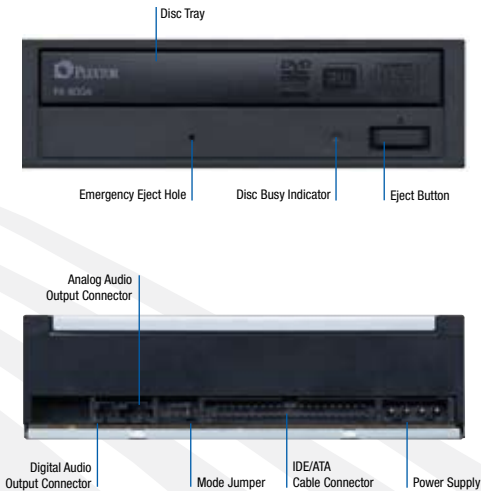

Backup MyPC™

Archive and Backup

Archive your important music, video, and data files by transferring them to discs or a hard drive using Backup MyPC technology. Back up individual files or your entire system using Backup MyPC™

PX-716A

PX-716UF

PX-716A

Front Panel

Eject	Auto Eject/Manual Emergency
Lights	Power on/ Disc Busy Indicator
Disc Loading	Auto load/Manual load

Rear Panel

Power Supply	DC12V ±10% and DC5V ±5%
Mode Jumpers	Master; Slave; Cable Select
Interface Connector	IDE host adapter and 40-pin Flat E-IDE cable
SPDIF	Digital Audio Out