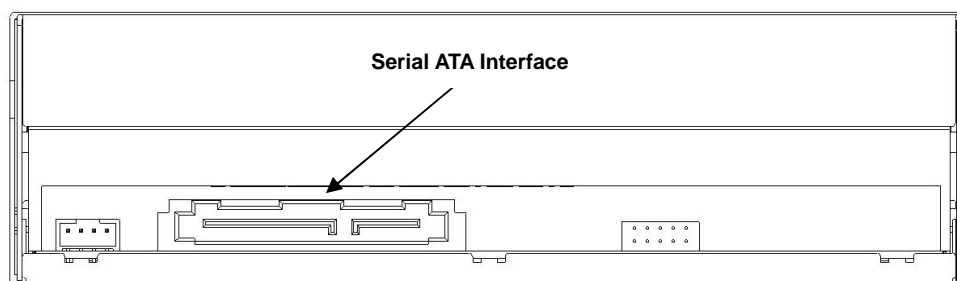

- Writes up to 4x speed on BD-R (recordable) and up to on 2x BD-RE (rewritable) Blu-ray Disc media
- Writes at up to 8x speed on DVD-R/+R 4.7GB (single layer), up to 2x on DVD-R (dual layer), up to 2.4x on DVD+R (double layer), and up to 4x on DVD-RW/+RW media
- Reads at 2x speed on BD-ROM (single & dual layer), BD-R (single layer), and BD-RE (single layer) Blu-ray Disc media
- Reads at 8x speed on DVD-ROM & DVD±R media and 6x on DVD±R (DL) & DVD±RW media
- Recognizes BD-ROM (with copy protection), BD-R Ver 1.0 (read/write, single layer), BD-RE Ver 2.0 (read/write, single layer), DVD-ROM, DVD-R Ver 2.0 (read/write), DVD-R(DL) Ver 3.0 (read/write), +R Ver 1.0/1.1/1.2 (read/write), +R(DL) Ver 1.0 (read/write), DVD-RW Ver 1/0/1.1/1.2 (read/write), +RW Ver 1.1/1.2 (read/write), and +RW high-speed Ver 1.0 (read/write)
- Serial ATA Interface (Ver. 1.0A)
- Data Transfer Mode: Generation 1 (1.5Gbits/sec)
- Supports “Buffer Underrun Protection” on both Blu-ray Disc and DVD media
- Buffer Memory Size: 4 Mbyte
- Installs Vertically or Horizontally
- Complies to RoHS Directive and WEEE Directive
- Weight: 980g (2.16 pounds)
- Dimensions: 148mm (W) x 185mm (D) x 42.3mm (H) – Including height of Front Bezel
  5.83” (W) x 7.80” (D) x 1.67” (H)

At Pioneer, it is our goal to achieve the complete satisfaction of every Pioneer customer.

Please visit us at: www.pioneerelectronics.com

Rear view of the Pioneer BDR-202