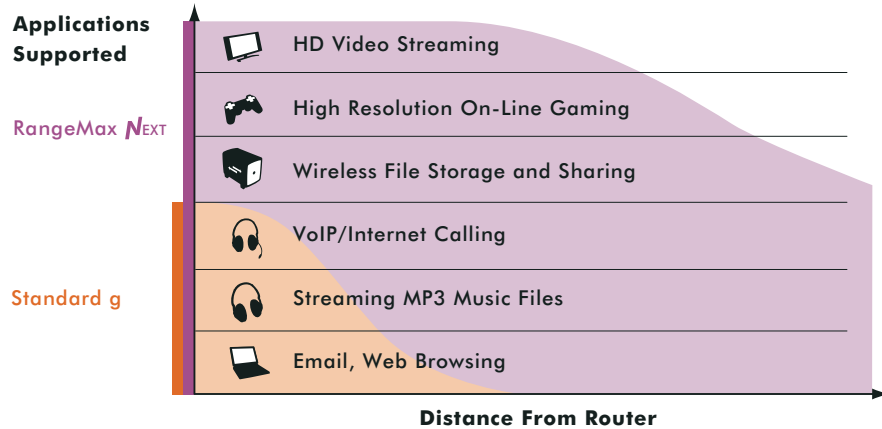

This is Steady-Stream

Steady-Stream technology ensures you have enough streaming bandwidth to support all of your applications, all over your home, all at once.