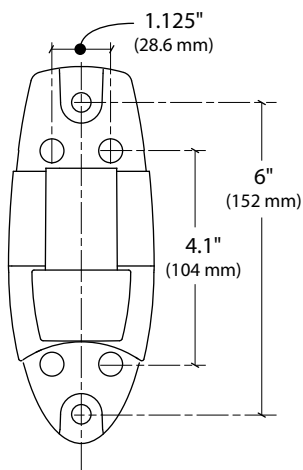

HD Wall Mount

Wall Mounting Hole pattern

Range of Motion