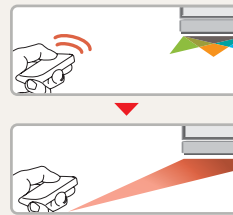

Option: SPM-K8 Wall Hanging Bracket

Ready to Go in Minutes.

Requires No Calibration

No complicated calibration is necessary. IntelliBeam automated system calibration automatically sets the sound beam angles and modes for the best surround sound, while optimizing the volume and frequency response of each beam. Your room becomes an ideal theatre space in less than three minutes.

IntelliBeam

Optimizer Microphone for IntelliBeam

My Beam Playing Back Sound Clearly

Focuses the Sound at a Specific Position with Just a Touch

Instead of surround sound, users can focus the sound to the place where they are sitting. Even in noisy surroundings, you can hear TV sound and dialogue clearly. It is also handy to avoid disturbing others who are sleeping, for

example, as well as helping people who are hard of hearing. You just point the remote control at the YSP unit, hold a button for a few seconds, and the sound is directed right at that spot. There are also four other selectable sound modes: 5 Beam, Stereo + 3 Beam, 3 Beam and Stereo playback.