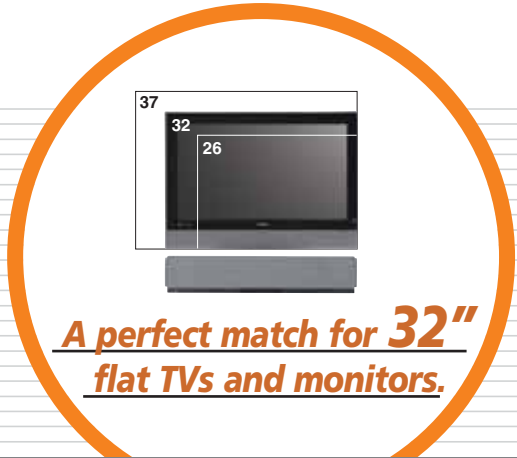

Multi-channel surround sound enjoyment from A single compact component!

A perfect match for 32" flat TVs and monitors.

Digital amplifier individually drives 21 sound beam drivers and two woofers to deliver true multi-channel surround sound for an elegant home theatre system.

Digital Sound Projector™ YSP-900

True Surround Sound.

True Multi-Channel Surround Sound

The YSP-900 delivers 5.1 channels of sound that you actually hear from the front, centre and rear. You enjoy the full effect of digital sound from DVDs and satellite and cable broadcasts. Three CINEMA DSP programmes give you a choice of realistic soundscapes.

Only One Unit, No Speaker Cables.

Slim Design Matches 32" Displays

No worries about positioning numerous speakers! No need for long, troublesome speaker cables! There's only one unit, and the slim design makes placement easy – you can even mount it on the wall. The dimensions are a perfect match for 32" plasma/LCD displays.

Main Specifications

[Dimensions (W x H x D)] 800 x 153 x 115mm

[Speakers] Drivers: 4cm x 21, Woofers: 10cm x 2

[Digital Amplifiers] 82 W total power: 2 W x 21 + 20 W x 2

[Weight] 9 kg

- 2 optical/1 coaxial digital and 2 analogue inputs
- Video out for OSD
- Subwoofer output