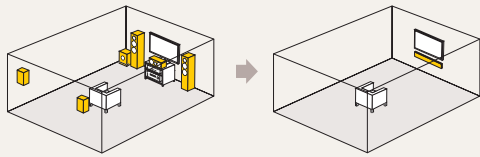

3 CINEMA DSP Programmes

CINEMA DSP DIGITAL

Digital Sound Projector™ Technology

Sound is output from an array of 21 drivers. Sound beams are precisely aimed to reach the listener directly and reflected off the walls in order to realize the ideal surround sound.

Only One Unit, No Speaker Cables.

Slim Design Matches 32" Displays

No worries about positioning numerous speakers! No need for long, troublesome speaker cables! There's only one unit, and the slim design makes placement easy – you can even mount it on the wall. The dimensions are a perfect match for 32" plasma/LCD displays.

Option: SPM-K8 Wall Hanging Bracket

Ready to Go in Minutes.

Requires No Calibration

No complicated calibration is necessary. IntelliBeam automated system calibration automatically sets the sound beam angles and modes for the best surround sound, while optimizing the volume and frequency response of each beam. Your room becomes an ideal theatre space in less than three minutes.