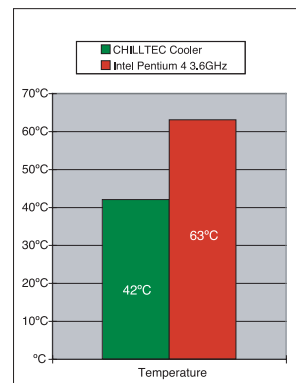

How a Thermal Electric Cooler (TEC) Works

ChillTec Thermal Electric Cooler

Part #: ULT33186
UPC#: 022769331867
Weight: 4.1 lb. Dimensions: 5.1x5.9x4.1"

ULTRA
1-800-830-0051
www.ultraproducts.com

ULTRA