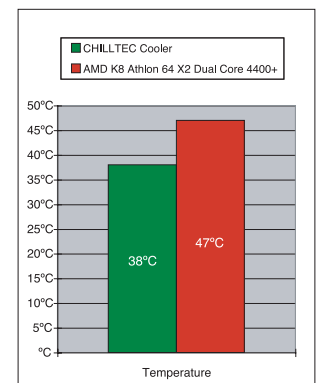

How a Thermal Electric Cooler (TEC) Works

ChillTec Thermal Electric Cooler

Part #: ULT33186
UPC#: 022769331867
Weight: 4.1 lb. Dimensions: 5.1x5.9x4.1"

ULTRA
1-800-830-0051
www.ultraproducts.com

ULTRA