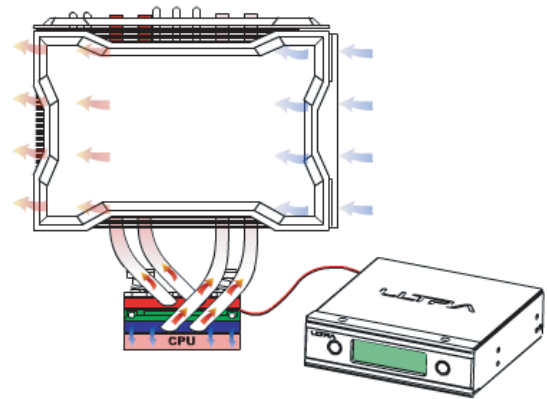

How a Thermal Electric Cooler (TEC) Works

ChillTec Thermal Electric Cooler

Part #: ULT33186
UPC#: 022769331867
Weight: 4.1 lb. Dimensions: 5.1x5.9x4.1"

ULTRA
1-800-830-0051
www.ultraproducts.com

ULTRA