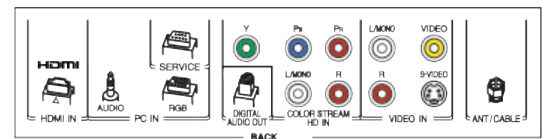

AUDIO:

Speaker System	Thin-Line
----------------	-----------

CONVENIENCE:

Built-in TV Tuning	NTSC/ATSC/QAM
Auto Aspect Control	•
Sleep Timer	•

JACK PACK:

HDMI™ Digital Inputs	1
ColorStream® Component Video Inputs	1
Front A/V / Rear A/V / Rear S-Video	0 / 1 / 1
PC Input (15 Pin, D-sub)	1
Dolby® Digital Optical Out	•

REMOTE CONTROL:

Type	4 Item Universal*
------	-------------------

PRODUCT & PACKAGING:

Unit Dimensions (WHD) in. (with stand)	18.1 x 15.5 x 8.2
Unit Dimensions (WHD) in. (without stand)	18.1 x 13.9 x 2.9
Carton Dimensions (WHD) in.	20.4 x 6.3 x 21.2
Unit Weight	13.6 lbs
Carton Weight	17.4 lbs
UPC Code	022265001851