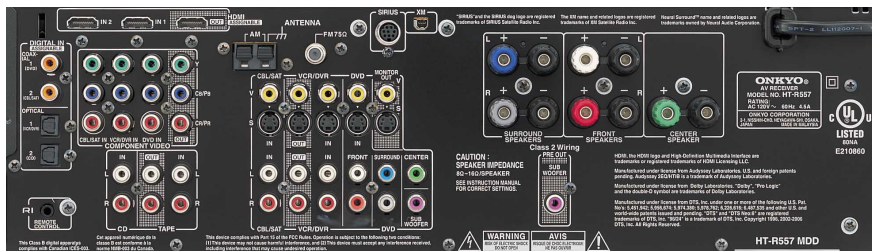

Input Sensitivity/Impedance
Subwoofer 140 mV/20 k-ohms

GENERAL

Dimensions (W x H x D)
Front 5 1/2" x 14" x 3 13/16" (140 x 355 x 93 mm)
Center 14" x 5 1/2" x 3 13/16" (355 x 140 x 93 mm)
Surround 5 1/2" x 14" x 3 13/16" (140 x 355 x 93 mm)
Subwoofer 10 13/16" x 19 13/16" x 16 13/16"
(275 x 507 x 411 mm)

Weight
Front 4.0 lbs. (1.8 kg)
Center 4.0 lbs. (1.8 kg)
Surround 2.9 lbs. (1.3 kg)
Subwoofer 24.7 lbs. (11.2 kg)

■ CARTON

Dimensions (W x H x D) 22 1/8" x 38 1/8" x 20 1/4"
(569 x 966 x 514 mm)

Weight 82.7 lbs. (37.5 kg)

■ **UPC CODE**
751398007873

SPECIFICATIONS

■ RECEIVER SECTION

AMPLIFIER SECTION

Power Output
Front L/R 110 W + 110 W (8 ohms, 1 kHz, 0.9%, 2 channels driven, FTC)
Center 110 W (8 ohms, 1 kHz, 0.9%, 2 channels driven, FTC)
Surround L/R 110 W + 110 W (8 ohms, 1 kHz, 0.9%, 2 channels driven, FTC)

Dynamic Power
210 W (3 ohms, 1 ch)
190 W (4 ohms, 1 ch)
130 W (8 ohms, 1 ch)

THD (Total Harmonic Distortion)
0.08%

Damping Factor 60 (Front, 1 kHz, 8 ohms)

Input Sensitivity and Impedance
200 mV/47 k-ohms (Line)

Output Level and Impedance
200 mV/2.2 k-ohms (Rec out)

Frequency Response 5 Hz-100 kHz +1 dB, -3 dB (Direct mode)

Tone Control
±10 dB, 50 Hz (Bass)
±10 dB, 20 kHz (Treble)

Signal-to-Noise Ratio 100 dB (Line, IHF-A)

Speaker Impedance 8 ohms-16 ohms

VIDEO SECTION

Input Sensitivity/Output Level and Impedance
Video 1 Vp-p/75 ohms (Component and S-Video Y)
0.7 Vp-p/75 ohms (Component Pb/Ca, Pr/Cr)
0.28 Vp-p/75 ohms (S-Video C)
1 Vp-p/75 ohms (Composite)

HT-R557