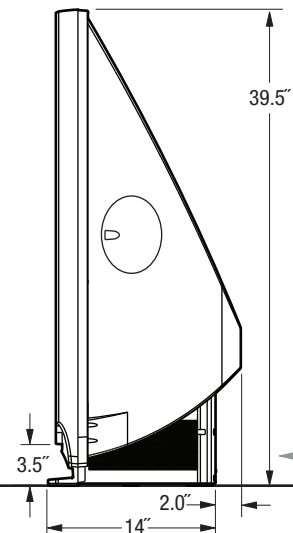

WD-65C9

HOME THEATER TV

OVERALL DIMENSIONS (Approx.)

Height	Width	Depth	TV Weight	Operating Power Consumption
39.5"	58.2"	16.0"	72.2 lbs	218 W

TOP

BACK PANEL

SIDE PANEL

FRONT

LEFT SIDE

Note: Illustrations not necessarily to scale.

Descriptions and specifications subject to change without notice. The dimensions are approximate for general information when deciding the locations and placements of the product. When creating a custom-built environment for this product, please take exact measurements from the specific unit to be installed before doing any finished carpentry. When installing the unit, allow for air circulation, ventilation, and variations due to manufacturing tolerances. The cosmetic appearance of the product may vary from that depicted here. Not responsible for typographical or printed errors.