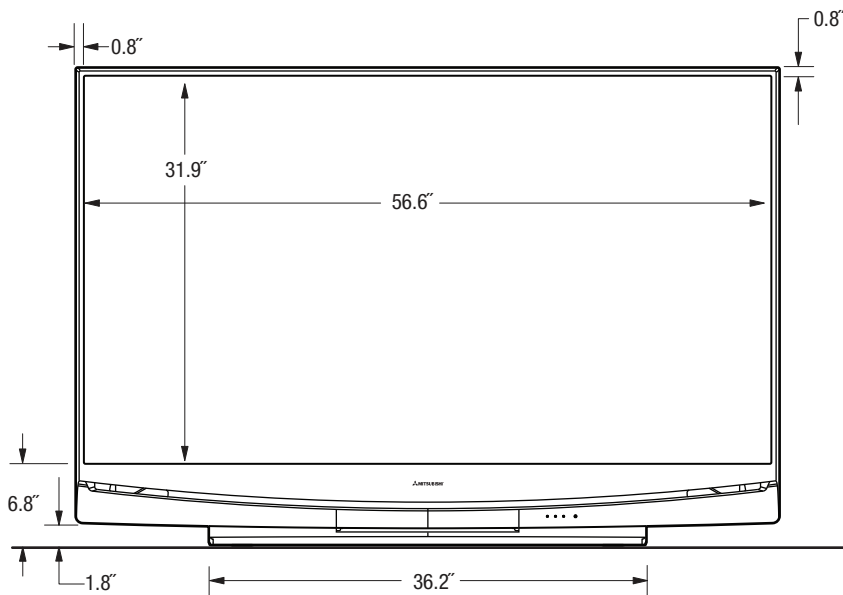

WD-65C9

HOME THEATER TV

OVERALL DIMENSIONS (Approx.)

Height	Width	Depth	TV Weight	Operating Power Consumption
39.5"	58.2"	16.0"	72.2 lbs	218 W

TOP

BACK PANEL

SIDE PANEL

FRONT

LEFT SIDE

Note: Illustrations not necessarily to scale.

Descriptions and specifications subject to change without notice. The dimensions are approximate for general information when deciding the locations and placements of the product. When creating a custom-built environment for this product, please take exact measurements from the specific unit to be installed before doing any finished carpentry. When installing the unit, allow for air circulation, ventilation, and variations due to manufacturing tolerances. The cosmetic appearance of the product may vary from that depicted here. Not responsible for typographical or printed errors.