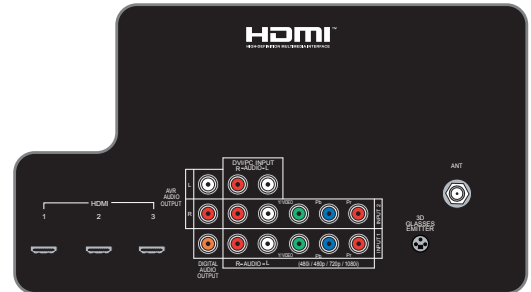

WD-65C9

HOME THEATER TV

OVERALL DIMENSIONS (Approx.)

Height	Width	Depth	TV Weight	Operating Power Consumption
39.5"	58.2"	16.0"	72.2 lbs	218 W

TOP

BACK PANEL

SIDE PANEL

FRONT