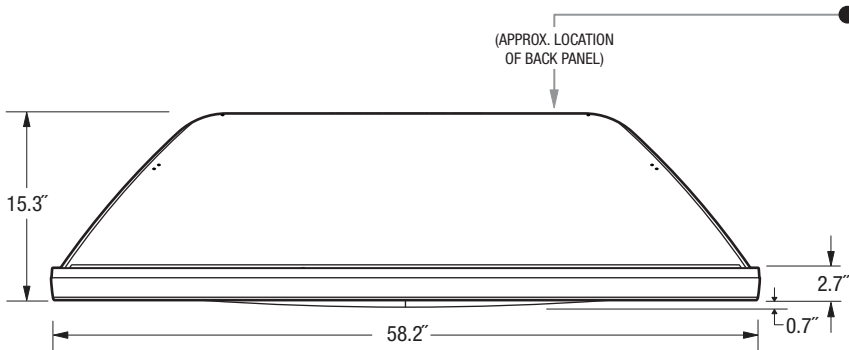

WD-65C9

HOME THEATER TV

OVERALL DIMENSIONS (Approx.)

Height	Width	Depth	TV Weight	Operating Power Consumption
39.5"	58.2"	16.0"	72.2 lbs	218 W

TOP

BACK PANEL

SIDE PANEL

FRONT

LEFT SIDE

Note: Illustrations not necessarily to scale.

Descriptions and specifications subject to change without notice. The dimensions are approximate for general information when deciding the locations and placements of the product. When creating a custom-built environment for this product, please take exact measurements from the specific unit to be installed before doing any finished carpentry. When installing the unit, allow for air circulation, ventilation, and variations due to manufacturing tolerances. The cosmetic appearance of the product may vary from that depicted here. Not responsible for typographical or printed errors.