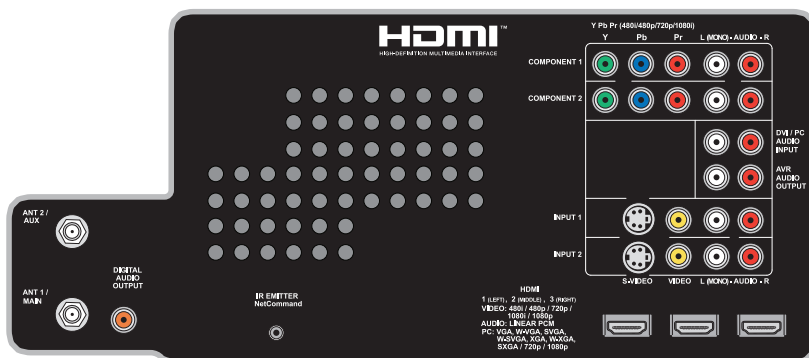

Watch TV Your Way

- Easy Connect™
- NetCommand®
- Front USB Input (5 Mega Pixel Photo)
- Front HDMI™ 1.3 Input with Consumer Device Control
- 3 Rear HDMI™ 1.3 Inputs with Consumer Device Control
- SimplayHD™ Certified HDMI™
- Front Component Input
- 2 Rear Component Inputs
- Partially Illuminated Remote

734 SERIES | 1080P DLP® HDTV

MODELS: WD-57734 | WD-65734 | WD-73734

Model	WD-57734	WD-65734	WD-73734
Screen Size	57-inch	65-inch	73-inch
Aspect Ratio	16:9 (widescreen)	16:9 (widescreen)	16:9 (widescreen)
Height (Physical)	35.0"	39.5"	43.6"
Width (Physical)	51.3"	58.2"	65.2"
Depth (Physical) w/o foot	13.9"	15.4"	17.5"
Height On Base	53.1"	57.6"	61.7"
Weight (Physical)	62.4 lbs.	78.0 lbs.	96.0 lbs.
Power Consumption			
Operating	265 Watts	265 Watts	265 Watts
Standby	< 15 Watts	< 15 Watts	< 15 Watts
Low Standby	< 2 Watts	< 2 Watts	< 2 Watts

WD-65734
shown on optional base (MB-65PB)

Backpanel

*TV and some PC displays have standard overscan.

Features, specifications and dimensions are subject to change without notice. Physical appearance of television and matching base may vary slightly from images shown on this document.