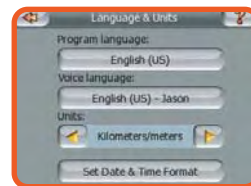

Keep your eyes on the Road

Clear voice instructions and user-friendly menus in 16 languages, including English, French and Spanish.