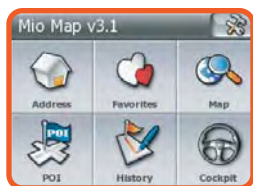

Easy to Use

Larger icons and a brighter display with a user-friendly touch screen make it easier to set your destination 1, 2, Go!