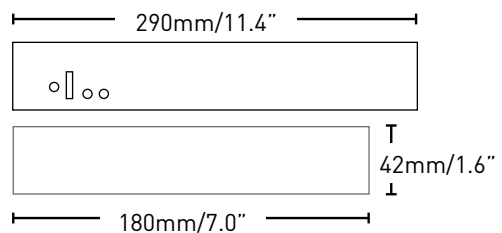

DVR:

LH314 "EDGE" SERIES

Hard disk Capacity	Supports 1 HDD (Max 1000GB), 100% duty cycle
Operating System	Linux (embedded)
Back-up	USB Default (USB memory stick, USB HDD)
Back-up file Formats	MOV
Compression	H.264
Recording Resolution	NTSC: 640 x 240, 640 x 480, PAL: 640 x 256, 640 x 512
Recording Speed	60fps(NTSC)/50fps(PAL) @ 640 x 240 / 640 x 256 NTSC/PAL
Record Scheduling	Daily, Weekly adjust specific Hr per channel
Pre/Post alarm recording	3~10 seconds (Pre); 1~255 sec.(Post), programmable
Event/Log search	Up to 40% for alarm, motion, video loss, power loss
Playback	Single, Quad
Video Inputs	4x 1Vp-p, 0.75ohms, BNC
Video Output	1 x VGA
Audio Inputs	2 x line-in, RCA
Audio Output	2 x line-out, RCA
Supply Voltage	120VAC-240VAC, 12VDC , 2.5A, 50/60Hz
Power Consumption	Approx. 30 watts
Operating Temp. Range	41°~104° F / 5° ~ 40° C
Alarm Inputs	4 x TTL
Alarm Outputs	1 x Relay with NO/NC contact
Activity Detection	4 x 3 grid, Sensitivity levels: 100
Remote Functions	Live View, Live Recording, Search, Set-up, Back-up
Network Speed Control	10 levels (28.8Kb ~ 8MB)/sec.
Network Protocol	TCP/IP, DDNS and Web
Network Interface	10/100-Base-TX, RJ-45

Product Information:

Model#:	LH314321: with 320GB HDD UPC Code: 7-78597-31401-4
	LH314501: with 500GB HDD UPC Code: 7-78597-31403-8
Weight:	5.5kg/12.1 lbs
Cube:	0.0043m / 0.15ft
Package Dimensions:	320mm x 55mm x 245mm 12.5" x 2.15" x 9.6" (W x H x D)
Includes:	DVR, Flex IR Controller, Power Supply, Mouse

Dimensions:

DVR

Configurations:

LH314321:	Network Ready, H.264 High Performance Digital Video Surveillance Recorder with 320GB HDD
LH314501:	Network Ready, H.264 High Performance Digital Video Surveillance Recorder with 500GB HDD