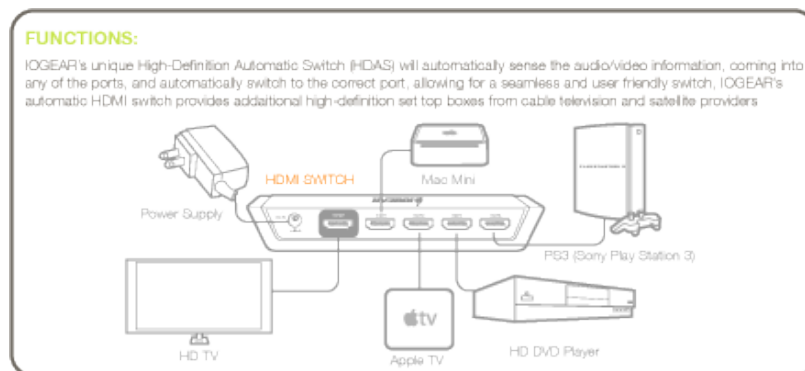

Function Diagram

Requirements

- HDTV or computer monitors with HDMI connections
- HD digital media devices with HDMI connections such as DVD players, video game consoles, A/V receivers, media servers, computers, set top boxes and many more