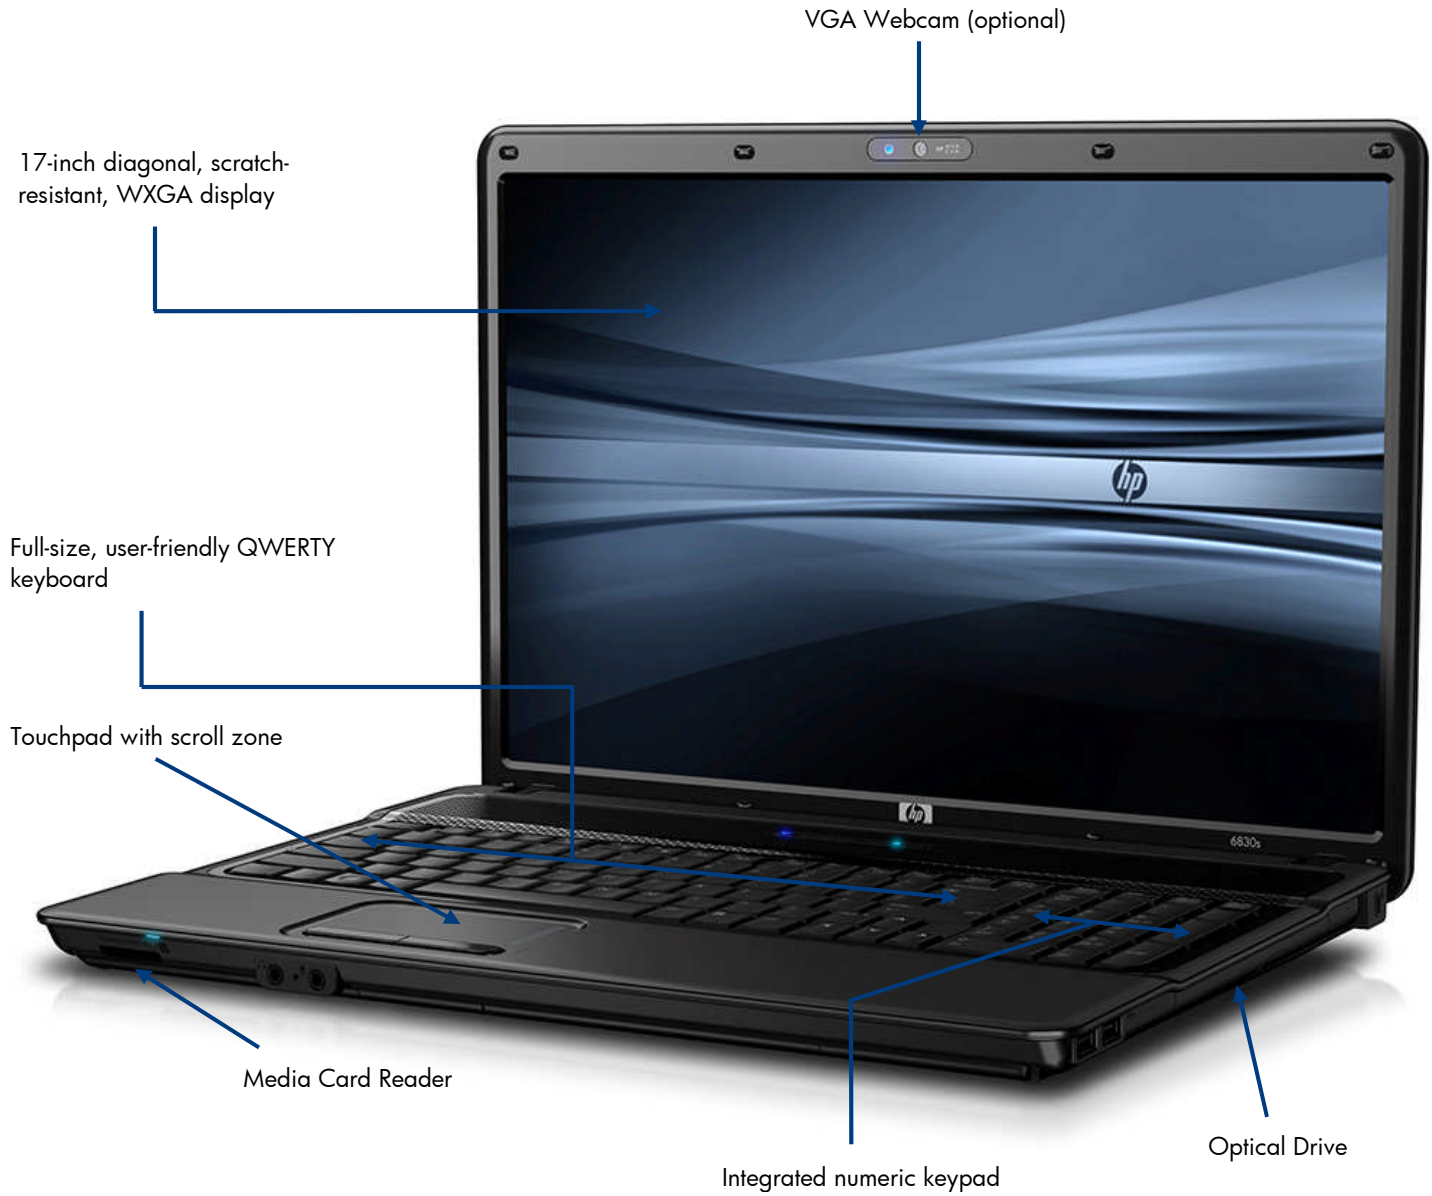

HP Compaq 6830s Notebook PC

HP recommends Windows Vista® Business