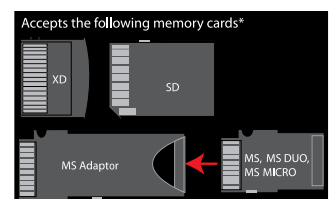

*An adaptor is required to use a memory stick duo or memory stick micro.

www.ge.com/phones

*This feature requires subscription to the Caller ID service from your local phone company.

27956FE1, 27911FE1