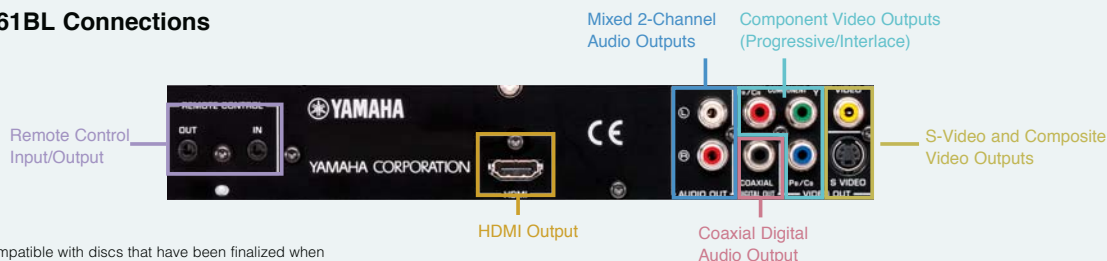

View Picture CDs

Users can view CDs with pictures, both Picture CD and JPEG types. Convenient functions make it easy to zoom, rotate, flip and scan the pictures.

Multiple Zoom

The Multiple Zoom function lets you vary the size of the image in six steps: 1/4, 1/3, 1/2, 2x, 3x and 4x.

Widescreen Modes for HDMI

Two modes can be selected for optimum viewing on widescreen monitors via HDMI: Superwide and Pillar Box. Superwide helps minimize distortion with a 4:3 picture the top and bottom to make it closer to 16:9 (except with 480p/576p resolution).

Perfect Match for Yamaha AV Receivers

In addition to having a similar appearance, the DVD-S661 is designed for easy operation with Yamaha AV receivers that have the SCENE, such as the RX-V661. A Remote Power On function can be used by connecting the Remote Input of the DVD-S661 to the Remote Output of the RX-V661. Playback of an inserted DVD can be started simply by pushing the SCENE button on the receiver.

Other Notable Features

- 108MHz/12-bit video DAC
- 192kHz/24-bit audio DAC
- Lip synchronization
- Night mode
- Sleep timer
- 3-step dimmer
- Screen saver
- Resume (10-disc memory) play
- Multiple repeat and programme play
- NTSC/PAL conversion
- Slim design

DVD-S661BL Connections

Note: Only compatible with discs that have been finalized when recording is completed. Some discs may not play due to disc characteristics or recording conditions.

• Dolby and Double D are trademarks of Dolby Laboratories Corporation. • "DTS" and "DTS Digital Out" are registered trademarks of DTS, Inc. • DivX, DivX Ultra Certified, associated logos are trademarks of DivX, Inc. and are used under license. • HDMI, the HDMI logo and High-Definition Multimedia Interface are trademarks or registered trademarks of HDMI Licensing LLC. • Product designs and specifications are subject to change without notice.

d-cinema "d-cinema" is the slogan of Yamaha AV products and technology, reflecting our focus on digital technology and our leadership in creating and refining digital home theater.