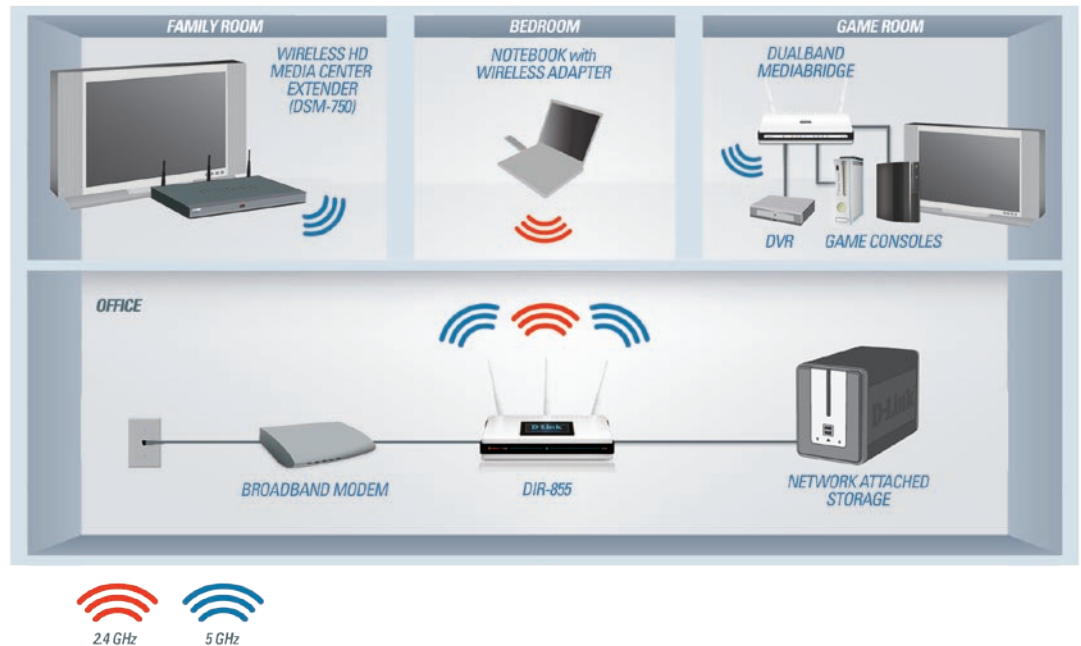

RECOMMENDED SYSTEM REQUIREMENTS

For Optimal Wireless Performance:
+ Use with Xtreme N Adapters (DWA-552, DWA-556, DWA-643, or DWA-652)

MINIMUM SYSTEM REQUIREMENTS

- + Computer with:
  - Windows Vista®, Windows XP® SP2² or Mac OS® X (v10.4)⁴
  - Internet Explorer v6 or Mozilla Firefox v1.5
  - CD-ROM
  - Network Interface Card
- + For Internet Access
  - Cable or DSL Modem
  - Subscription with an Internet Service Provider (ISP)

PACKAGE CONTENTS

- + Xtreme N Duo Media Router
- + 3 Detachable Antennas
- + CAT5 Ethernet Cable
- + Power Adapter
- + CD-ROM⁵ with
  - Installation Wizard
  - Product Documentation

TECHNICAL SPECIFICATIONS

STANDARDS

- + IEEE 802.11n (draft 2.0)
- + IEEE 802.11g
- + IEEE 802.3
- + IEEE 802.3u

INTERFACE TYPE

- + 4 Gigabit LAN Ports
- + 1 Gigabit WAN Port
- + 1 USB Port (for Windows® Connect Now)

ANTENNA TYPE

3 External Reverse SMA Dualband Antennas

SECURITY

- + WPA™ & WPA2™ (Wi-Fi Protected Access)
- + Wi-Fi® Protected Setup (WPS) - PIN & PBC

ADVANCED FIREWALL FEATURES

- + Network Address Translation (NAT)
- + Stateful Packet Inspection (SPI)
- + VPN Pass-through / Multi-sessions PPTP / L2TP / IPSec

DEVICE MANAGEMENT

Internet Explorer® v6 or Later; Mozilla® Firefox® v1.5 or Later; or other Java-enabled Browsers

CERTIFICATIONS

- + FCC Class B
- + IC
- + Wi-Fi®

DIMENSIONS

- + Item (WxDxH): 4.6" x 7.6" x 1.2"
- + Packaging (WxDxH): 9.6" x 11.1" x 3.1"

WEIGHT

- + Item: 0.7 lbs
- + Packaging: 2.0 lbs

WARRANTY

1-Year Limited²

YOUR NETWORK SETUP

² 1-Year Limited Warranty available only in the USA and Canada.

³ Computer must adhere to Microsoft's recommended System Requirements.