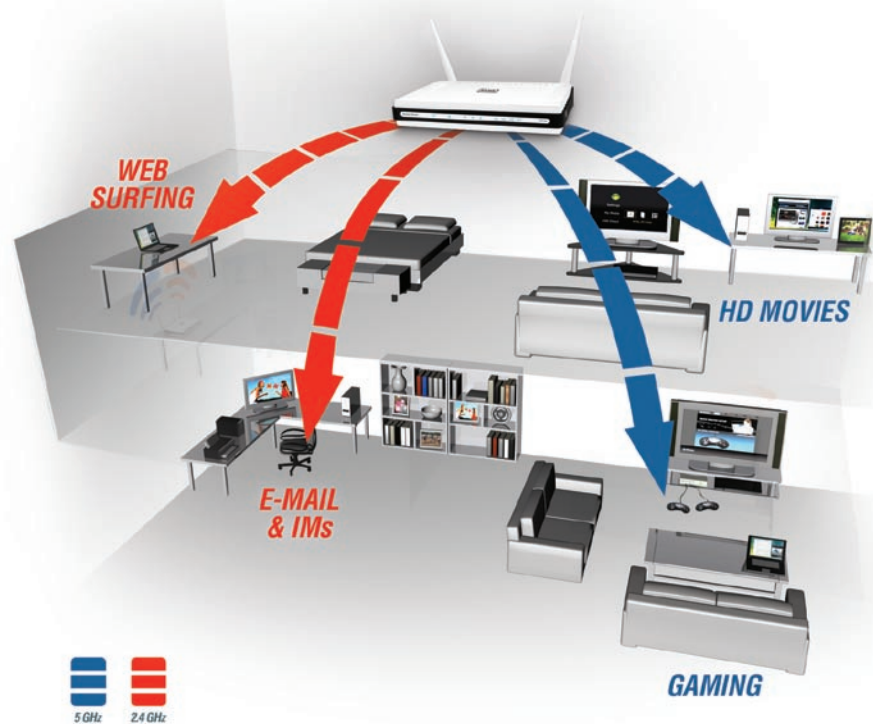

RECOMMENDED SYSTEM REQUIREMENTS

For Optimal Wireless Performance:

- + Use with Xtreme N Dual Band USB Adapter (DWA-160)

MINIMUM SYSTEM REQUIREMENTS

- + Computer with:
  - Windows Vista®, Windows XP® SP2² or Mac OS® X (v10.4)⁴
  - Internet Explorer v6 or Mozilla Firefox v1.5
  - CD-ROM
  - Network Interface Card
- + For Internet Access
  - Cable or DSL Modem
  - Subscription with an Internet Service Provider (ISP)

PACKAGE CONTENTS

- + Xtreme N Dual Band Gigabit Router
- + 2 Detachable Antennas
- + CAT5 Ethernet Cable
- + Power Adapter
- + CD-ROM⁵ with
  - Installation Wizard
  - Product Documentation

TECHNICAL SPECIFICATIONS

STANDARDS

- + IEEE 802.11n (draft 2.0)
- + IEEE 802.11g
- + IEEE 802.11a
- + IEEE 802.3
- + IEEE 802.3u

INTERFACE TYPE

- + 4 Gigabit LAN Ports
- + 1 Gigabit WAN Port
- + 1 USB Port (for Windows® Connect Now)

ANTENNA TYPE

- 2 External Reverse SMA Dualband Antennas

SECURITY

- + WPA™ & WPA2™ (Wi-Fi Protected Access)
- + Wi-Fi Protected Setup™ (WPS) - PIN & PBC

ADVANCED FIREWALL FEATURES

- + Network Address Translation (NAT)
- + Stateful Packet Inspection (SPI)
- + VPN Pass-through / Multi-sessions PPTP / L2TP / IPSec

DEVICE MANAGEMENT

Internet Explorer® v6 or Later; Mozilla® Firefox® v1.5 or Later; or other Java-enabled Browsers

CERTIFICATIONS

- + FCC Class B
- + IC

DIMENSIONS

- + Item (WxDxH): 4.6" x 7.6" x 1.2"
- + Packaging (WxDxH): 9.6" x 11.1" x 3.1"

WEIGHT

- + Item: 0.7 lbs
- + Packaging: 2.0 lbs

WARRANTY

- 1-Year Limited²

YOUR NETWORK SETUP

WIRELESS

N

² 1-Year Limited Warranty available only in the USA and Canada.

³ Computer must adhere to Microsoft's recommended System Requirements.

©2008 D-Link Corporation/D-Link Systems, Inc. All rights reserved. D-Link, the D-Link logo, Xtreme N, and the Xtreme N logo are trademarks or registered trademarks of D-Link Corporation or its subsidiaries in the United States and/or other countries. Windows and Windows Vista are registered trademarks of Microsoft Corporation in the United States and/or other countries. Other trademarks or registered trademarks are the property of their respective owners.