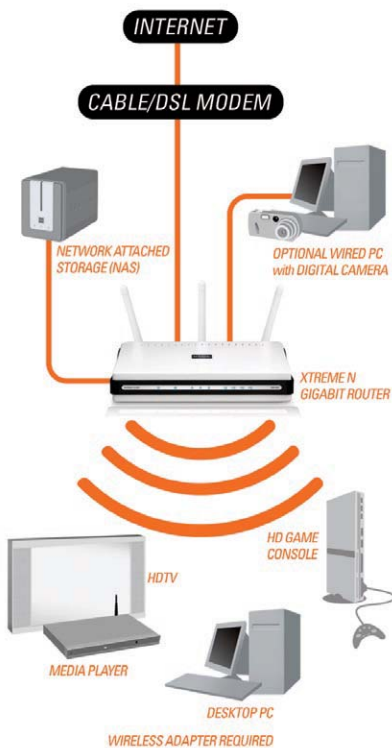

WHAT THIS PRODUCT DOES

Create a wireless network to share high-speed Internet access with computers, game consoles, or media players from greater distances in your home or office.

XTREME N™ ROUTER BENEFITS

- + Intelligent Wireless Prioritization Technology
- + Xtreme N technology allows for farther home coverage¹
- + Secure your wireless network using advanced WEP, WPA™, or WPA2™ encryption
- + Easy to get started with D-Link's new Quick Router Setup Wizard
- + Supports Good Neighbor Policy – will not interfere with other wireless networks
- + Backward compatible with 802.11g and 802.11b devices including game consoles and digital media players

YOUR NETWORK SETUP

TECHNICAL SPECIFICATIONS

STANDARDS

- + IEEE 802.11n (draft)
- + IEEE 802.11g
- + IEEE 802.11b
- + IEEE 802.3
- + IEEE 802.3u

ANTENNA TYPE

3 External

SECURITY

- + 64/128-bit WEP
- + WPA & WPA2 (Wi-Fi Protected Access)

ADVANCED FIREWALL FEATURES

- + Network Address Translation (NAT)
- + Stateful Packet Inspection (SPI)
- + VPN Pass-through / Multi-sessions PPTP / L2TP / IPSec

DEVICE MANAGEMENT

Internet Explorer v6 or Later; Mozilla Firefox v1.5 or Later; or other Java-enabled Browsers

LEDs

- + Power
- + Status
- + WAN
- + WLAN (Wireless Connection)
- + LAN (10/100/1000)
- + USB

CERTIFICATIONS

- + FCC Class B
- + CE
- + Wi-Fi

DIMENSIONS

- + Item (WxDxH): 4.6" x 7.6" x 1.2"
- + Packaging (WxDxH): 8.1" x 10.9" x 2.6"

WEIGHT

- + Item: 0.7 lbs
- + Packaging: 2.0 lbs

WARRANTY

1-Year Limited²

D-Link's DIR-655 vs. the competition

features	D-Link® DIR-655	Brand L	Brand N
Quick Router Setup Utility on CD	●	●	●
Wireless Multimedia (WMM) Support	●	●	●
Universal Plug and Play (UPnP™) Support	●	●	●
Dynamic Domain Name Service (DDNS) For Easy Remote Access	●	●	●
Wi-Fi Protected Access (WPA2™) For Maximum Wireless Security	●	●	●
10/100/1000 Gigabit LAN Ports	●	●	●
Automatic Firmware Update Notification	●	●	●
E-mail Notification For Triggered Events	●	●	●
QoS Engine For Prioritizing Traffic	●	●	●
10/100/1000 Gigabit WAN Port	●	●	●
Intelligent Wireless Prioritization Technology for Smooth Multimedia Streaming	●	●	●
Integrated Wireless Security Wizard	●	●	●
Windows® Connect Now (WCN) Support	●	●	●
Removable Antennas For Flexible Installation Options	●	●	●
Wall Mountable To Save Desk Space	●	●	●

Information deemed accurate as of September 25, 2006.

©2006 D-Link Corporation/D-Link Systems, Inc. All rights reserved. D-Link, the D-Link logo, and Xtreme N are trademarks or registered trademarks of D-Link Corporation or its subsidiaries in the United States and other countries. Other trademarks or registered trademarks are the property of their respective owners.

RECOMMENDED SYSTEM REQUIREMENTS

For Optimal Wireless Performance:
+ Use with Xtreme N Adapters (DWA-552 or DWA-652)

MINIMUM SYSTEM REQUIREMENTS

- + Computer with:
  - Windows XP® SP2 or Mac OS® X (v10.4)³
  - Internet Explorer v6 or Mozilla Firefox v1.5
  - CD-ROM
  - Network Interface Card
- + For Internet Access
  - Cable or DSL Modem
  - Subscription with an Internet Service Provider (ISP)

PACKAGE CONTENTS

- + Xtreme N Gigabit Router
- + 3 Detachable Antennas
- + CAT5 Ethernet Cable
- + Power Adapter
- + CD-ROM⁵ with
  - Installation Wizard
  - Product Documentation