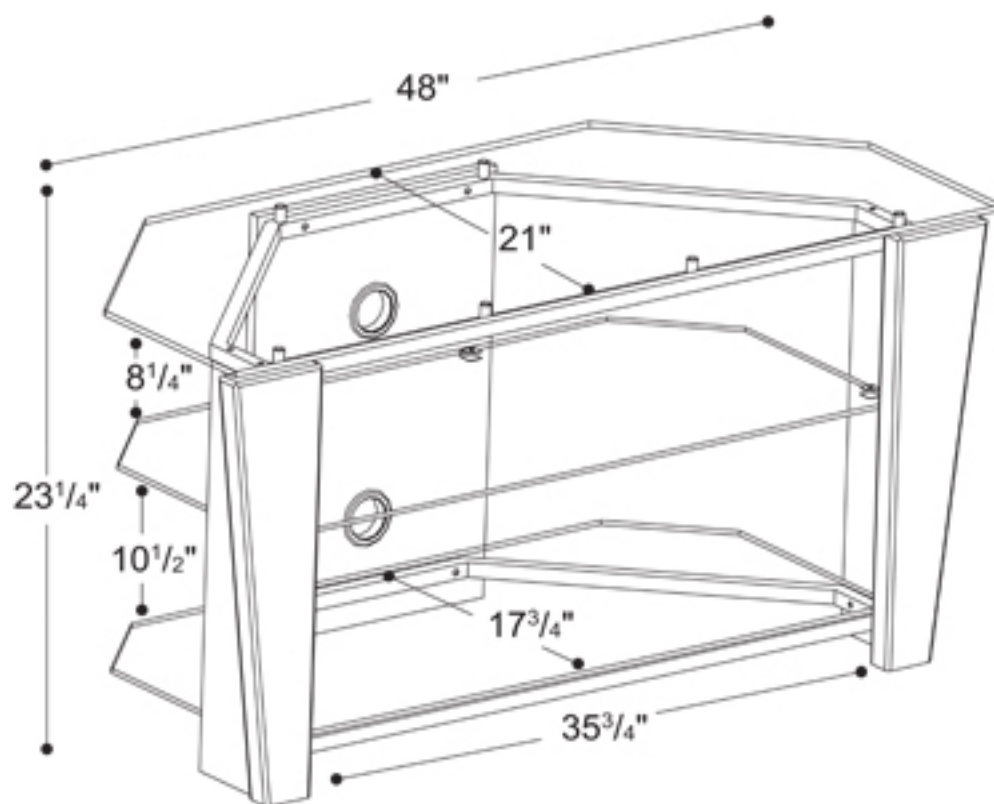

Ready to Assemble Furniture for Home Electronics

ML-2489

47" wide flat panel tv stand

- recommended TV size: 32" - 50"
- floating tinted tempered glass top
- cable management system
- real wood finish

Dimensions:

23 $\frac{1}{4}$ "H x 48"W x 21"D

Max TV Weight:

150 lbs

Max Weight on Shelf:

50 lbs